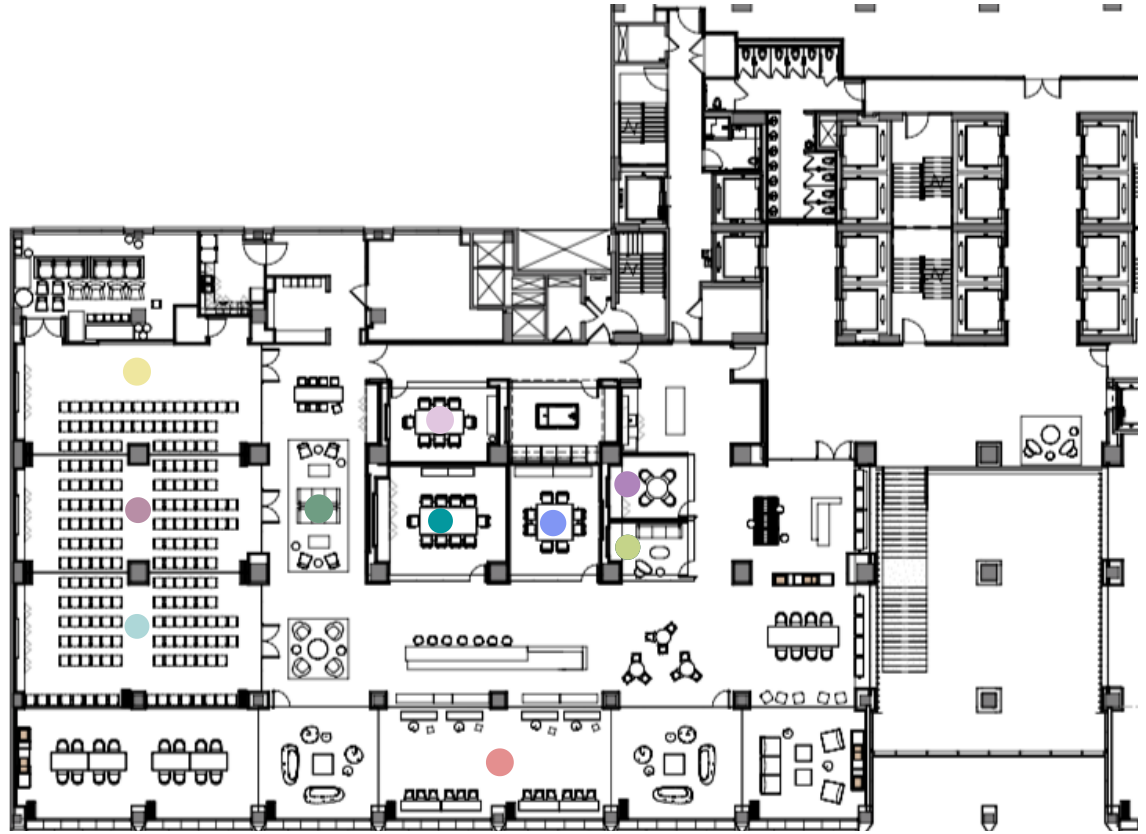

# Club 135 by Industrious

- CONFERENCE A
- CONFERENCE B
- CONFERENCE C
- CONFERENCE D
- CONFERENCE E
- MULTIPURPOSE F
- MULTIPURPOSE G
- MULTIPURPOSE H
- PRE-FUNCTION
- OUTDOOR TERRACE

## ROOM DETAILS

ROOM	ROOM SETUP	CAPACITY	ROOM	ROOM SETUP	CAPACITY
CONFERENCE A	Huddle	4	MULTIPURPOSE F & G	Classroom or Theater	80
CONFERENCE B	Huddle	4	MULTIPURPOSE G & H	Classroom or Theater	80
CONFERENCE C	Boardroom	8	MULTIPURPOSE F, G & H	Classroom or Theater	120
CONFERENCE D	Boardroom	10	PRE-FUNCTION SPACE	Reception	
CONFERENCE E	Boardroom	8	OUTDOOR TERRACE	Reception	
MULTIPURPOSE F	Classroom or Theater	20 - 40			
MULTIPURPOSE G	Classroom or Theater	20 - 40			
MULTIPURPOSE H	Classroom or Theater	20 - 40			